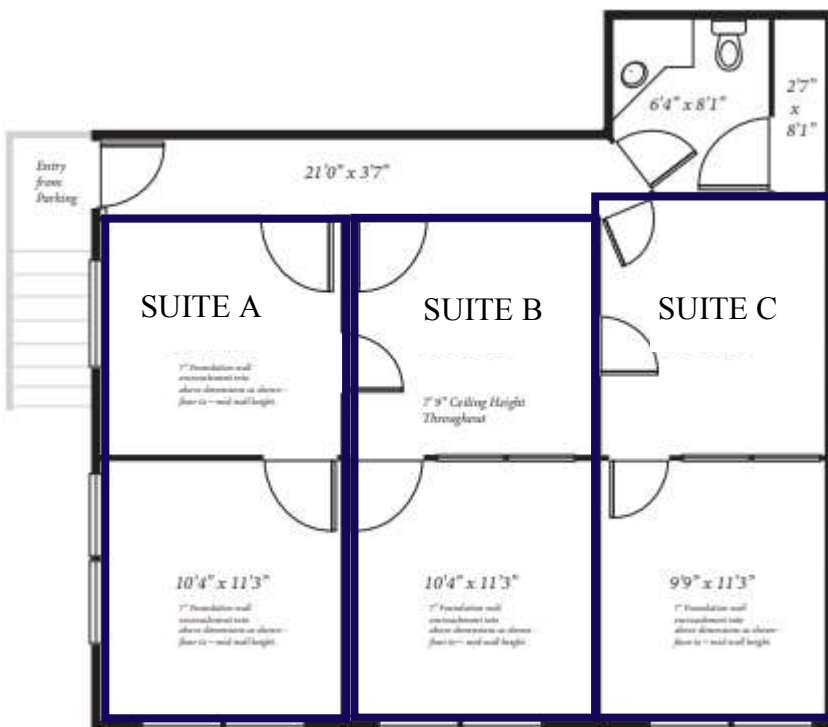

Professional Office Suites for Lease

520 W. Roosevelt Road Wheaton, IL 60187

2ND FLOOR

SUITE 203 \$750/MONTH

GARDEN LEVEL

SUITES A, B, C \$500/MO/SUITE

520 Roosevelt Rd. Wheaton, IL 60187

- ◆ High visibility on Roosevelt Rd.
- ◆ Walk to DT Wheaton
- ◆ Walk from Metra
- ◆ Close to shopping, restaurants, COD, Mariano's, and Parks
- ◆ On-Site Parking
- ◆ Monument Signage

Our offices are ideal for small business owners, creatives, professionals and any one who works remotely and wants to get out of a home office.

520 Roosevelt Rd. Wheaton, IL 60187

2ND FLOOR SUITE 203

\$750/MONTH
2 PRIVATE OFFICES
WAITING AREA/
OPEN WORKSPACE

GARDEN LEVEL

\$500//MONTH/SUITE (3 SUITES)
PRIVATE OFFICE W/WINDOWS
WAITING AREA/ OPEN WORKSPACE
UTILITIES INCLUDED
PRIVATE ENTRANCE
PRIVATE BATHROOM
LOTS OF NATURAL LIGHT