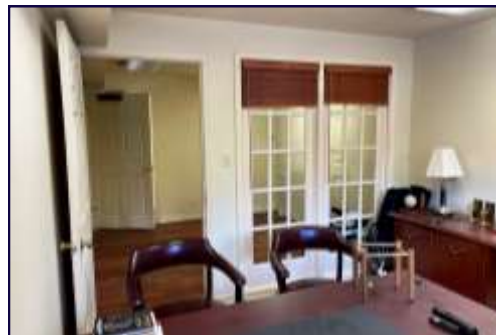

Professional Office Suites for Lease

520 W. Roosevelt Road Wheaton, IL 60187

2ND FLOOR

SUITE 203 \$750/MONTH

GARDEN LEVEL

SUITES A, B, C \$500/MO/SUITE

520 Roosevelt Rd. Wheaton, IL 60187

- ◆ High visibility on Roosevelt Rd.
- ◆ Walk to DT Wheaton
- ◆ Walk from Metra
- ◆ Close to shopping, restaurants, COD, Mariano's, and Parks
- ◆ On-Site Parking
- ◆ Monument Signage

Our offices are ideal for small business owners, creatives, professionals and any one who works remotely and wants to get out of a home office.

520 Roosevelt Rd. Wheaton, IL 60187

2ND FLOOR SUITE 203

\$750/MONTH
2 PRIVATE OFFICES
WAITING AREA/
OPEN WORKSPACE

GARDEN LEVEL

\$500//MONTH/SUITE (3 SUITES)
PRIVATE OFFICE W/WINDOWS
WAITING AREA/ OPEN WORKSPACE
UTILITIES INCLUDED
PRIVATE ENTRANCE
PRIVATE BATHROOM
LOTS OF NATURAL LIGHT