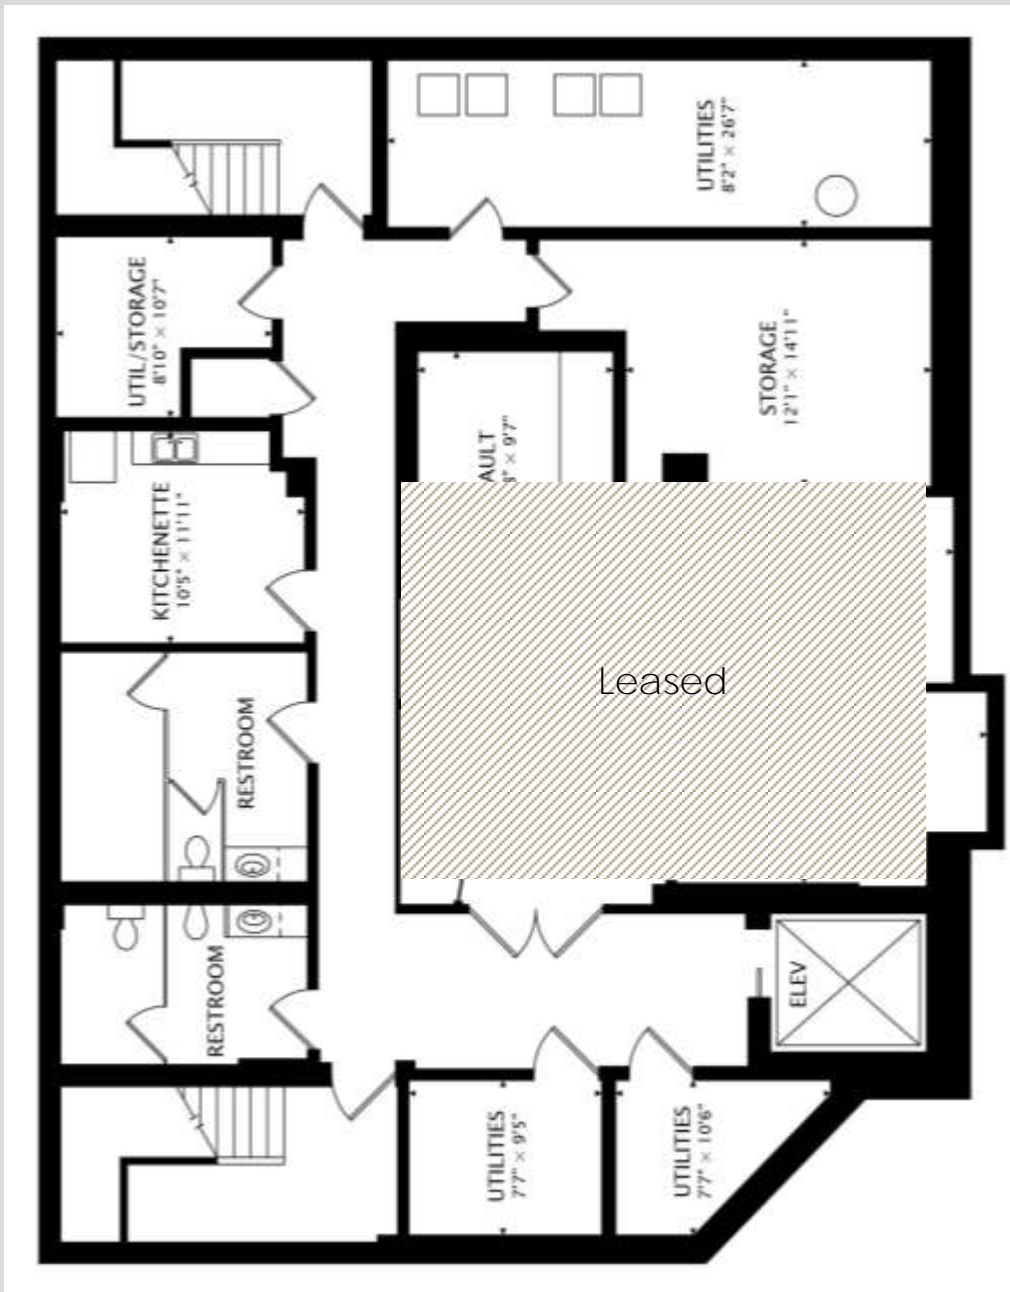

1st Floor Suites Available for Lease

Suite 1E \$700/month

Suite 1F \$825/month

Windowed Private Professional Office

Fully Accessible Building

All Utilities Included

WIFI Included

1st Floor Suites ~ 150 - 180 SF

Becky Bossard
becky@schulzproperties.com
www.schulzproperties.com

Lower Level

Renovated Bathrooms
Shared Kitchen
Storage available at
additional cost.