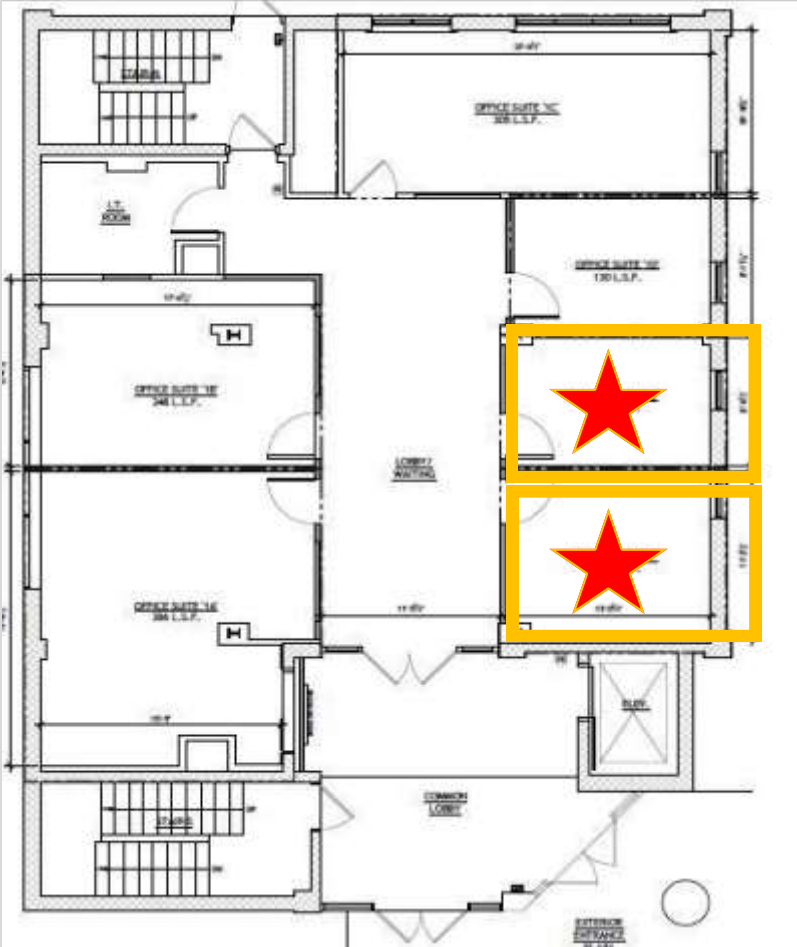

1st Floor Suites Available for Lease

Suite 1E \$700/month

Suite 1F \$825/month

Windowed Private Professional Office

Fully Accessible Building

All Utilities Included

WIFI Included

1st Floor Suites ~ 150 - 180 SF

Becky Bossard
becky@schulzproperties.com
www.schulzproperties.com

Lower Level

Renovated Bathrooms
Shared Kitchen
Storage available at
additional cost.